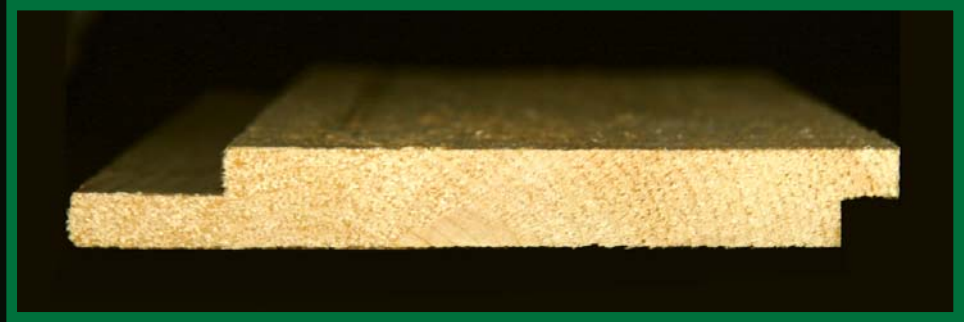

Dressing: Smooth

Pattern 105 Shiplap available upon request

**In stock*

WP18 (Edge and Center V)

Grades: Standard, Premium, Silver, Gold

Sizes: 1 x 4, 1 x 6, 1 x 8, 1 x 10, 1 x 12

Dressing: Smooth

WP11 (Shiplap with V-Groove Back)

Grades: *Standard, *Premium, Silver, Gold

Sizes: 1 x 6, *1 x 8, 1 x 10, 1 x 12

Dressing: 13/16" Rougherhead Face
with Smooth V Groove on Back

**In stock*

Channel Rustic

Grades: *Standard, Premium, Silver, Gold

Sizes: 1 x 6, *1 x 8, 1 x 10, 1 x 12

Dressing: 7/8" Bandsawn Face, 7/8" Reveal
1/2" Reveal and 3/4" Rougherhead Dressing
available upon request

Log Cabin Shiplap Siding

Grades: Standard/Premium mix

Sizes: 2 x 8

Dressing: Smooth Shiplap/No Reveal

Poly Coat Patterns (E&CB, WP4)

Grades: Standard, Premium, Silver, Gold

Sizes: 1 x 4, 1 x 6, 1 x 8, 1 x 10, 1 x 12

Roof Decking

Grades: *Standard/Premium Mix*

Sizes: *2 x 6, 2 x 8*