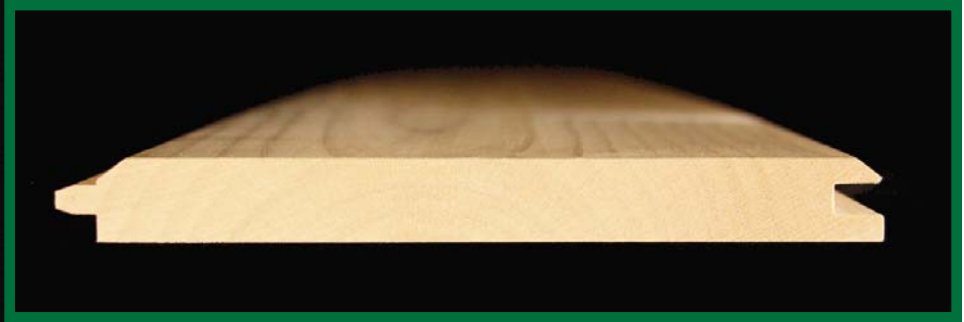

Eastern White Pine

P A T T E R N S

WP4

Grades: **Standard, *Premium, Silver, Gold*

Sizes: *1 x 4, *1 x 6, *1 x 8, *1 x 10, 1 x 12*

Dressing: *Smooth*

**In stock*

EBCB

Grades: **Standard, *Premium, Silver, Gold*

Sizes: *1 x 4, *1 x 6, *1 x 8*

Dressing: *Smooth*

**In stock*

Bevel Siding

Grades: Standard, *Premium, Silver, Gold

Sizes: *1/2 x 6, 1/2 x 8

Dressing: Resawn Face/Smooth Back

**In stock*

Bandsawn Shiplap

Grades: *Standard, Premium, Silver, Gold

Sizes: *1 x 6, *1 x 8, *1 x 10, *1 x 12

Dressing: 7/8" Bandsawn Face

**In stock*

Rougherhead Shiplap

Grades: *Standard, *Premium, Silver, Gold