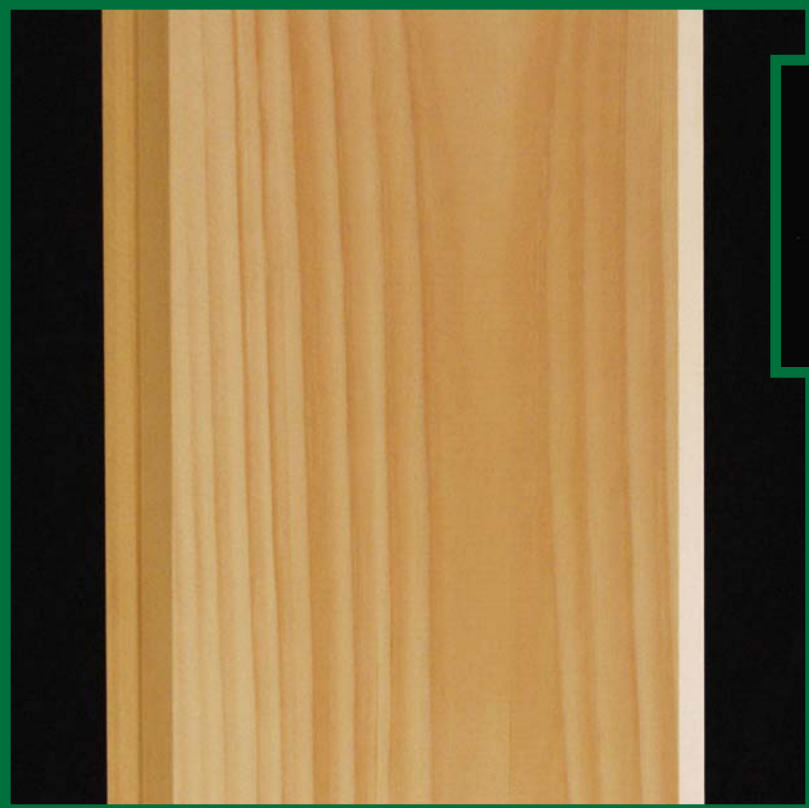

Eastern White Pine

P A T T E R N S

WP4

Grades: **Standard, *Premium, Silver, Gold*

Sizes: *1 x 4, *1 x 6, *1 x 8, *1 x 10, 1 x 12*

Dressing: *Smooth*

**In stock*

EBCB

Grades: **Standard, *Premium, Silver, Gold*

Sizes: *1 x 4, *1 x 6, *1 x 8*

Dressing: *Smooth*

**In stock*

Bevel Siding

Grades: Standard, *Premium, Silver, Gold

Sizes: *1/2 x 6, 1/2 x 8

Dressing: Resawn Face/Smooth Back

**In stock*

Bandsawn Shiplap

Grades: *Standard, Premium, Silver, Gold

Sizes: *1 x 6, *1 x 8, *1 x 10, *1 x 12

Dressing: 7/8" Bandsawn Face

**In stock*

Rougherhead Shiplap

Grades: *Standard, *Premium, Silver, Gold