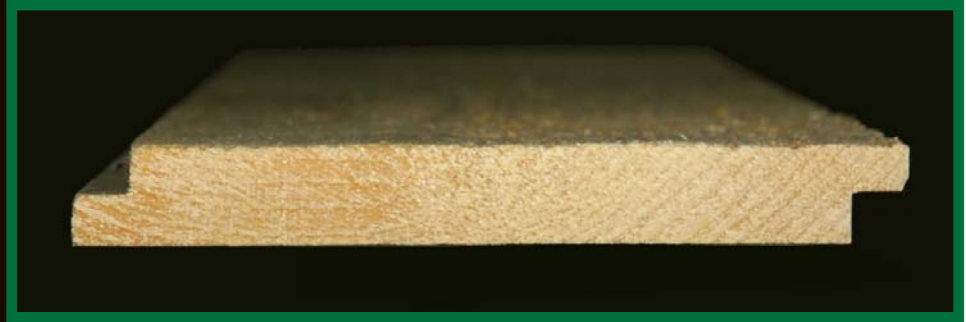

Grades: **Standard, *Premium, Silver, Gold*

Sizes: *1 x 4, *1 x 6, *1 x 8*

Dressing: *Smooth*

**In stock*

Bevel Siding

Grades: Standard, *Premium, Silver, Gold

Sizes: *1/2 x 6, 1/2 x 8

Dressing: Resawn Face/Smooth Back

**In stock*

Bandsawn Shiplap

Grades: *Standard, Premium, Silver, Gold

Sizes: *1 x 6, *1 x 8, *1 x 10, *1 x 12

Dressing: 7/8" Bandsawn Face

**In stock*

Rougherhead Shiplap

Grades: *Standard, *Premium, Silver, Gold