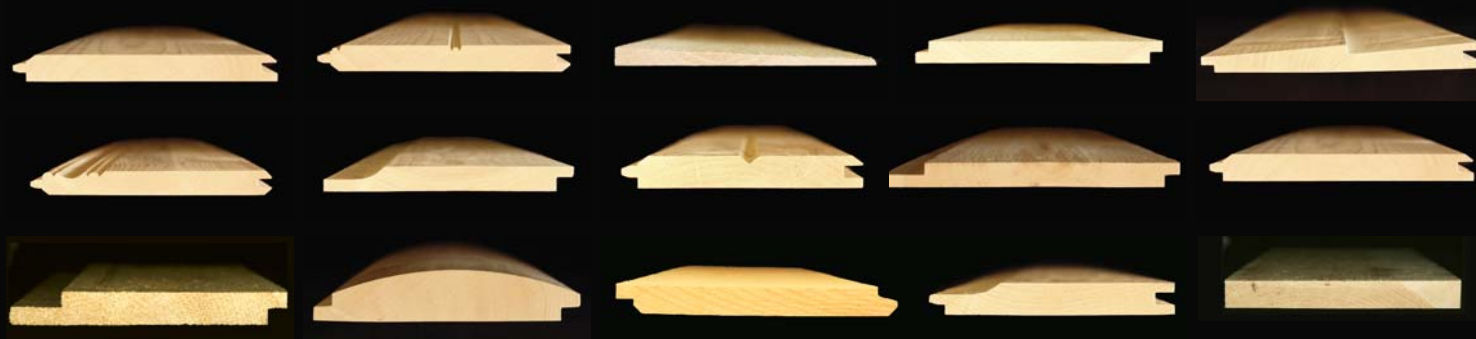

Eastern White Pine

P A T T E R N S

WP4

Grades: **Standard, *Premium, Silver, Gold*

Sizes: *1 x 4, *1 x 6, *1 x 8, *1 x 10, 1 x 12*

Dressing: *Smooth*

**In stock*

EBCB

Grades: **Standard, *Premium, Silver, Gold*

Sizes: *1 x 4, *1 x 6, *1 x 8*

Dressing: *Smooth*

**In stock*

Bevel Siding

Grades: Standard, *Premium, Silver, Gold

Sizes: *1/2 x 6, 1/2 x 8

Dressing: Resawn Face/Smooth Back

**In stock*

Bandsawn Shiplap

Grades: *Standard, Premium, Silver, Gold

Sizes: *1 x 6, *1 x 8, *1 x 10, *1 x 12

Dressing: 7/8" Bandsawn Face

**In stock*

Rougherhead Shiplap

Grades: *Standard, *Premium, Silver, Gold

Dressing: Smooth

Pattern 105 Shiplap available upon request

**In stock*

WP18 (Edge and Center V)

Grades: Standard, Premium, Silver, Gold

Sizes: 1 x 4, 1 x 6, 1 x 8, 1 x 10, 1 x 12

Dressing: Smooth

WP11 (Shiplap with V-Groove Back)